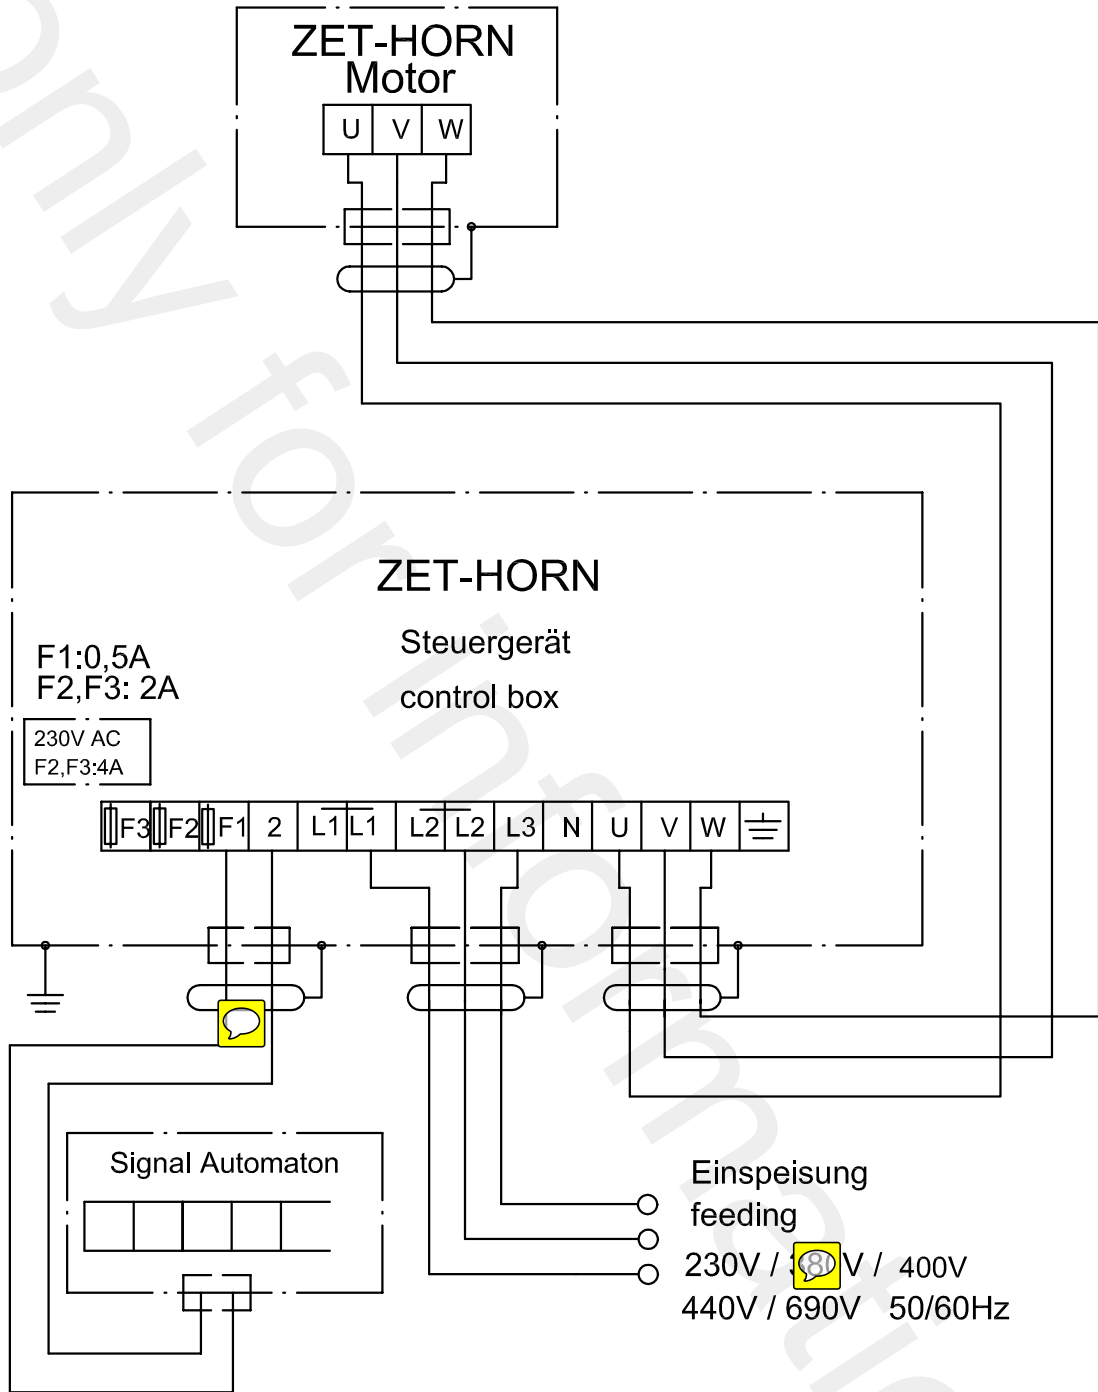

If any part of the system will not work please check at first the fuses !

Sicherung werftseitig: 35A
Fuse yard provided: